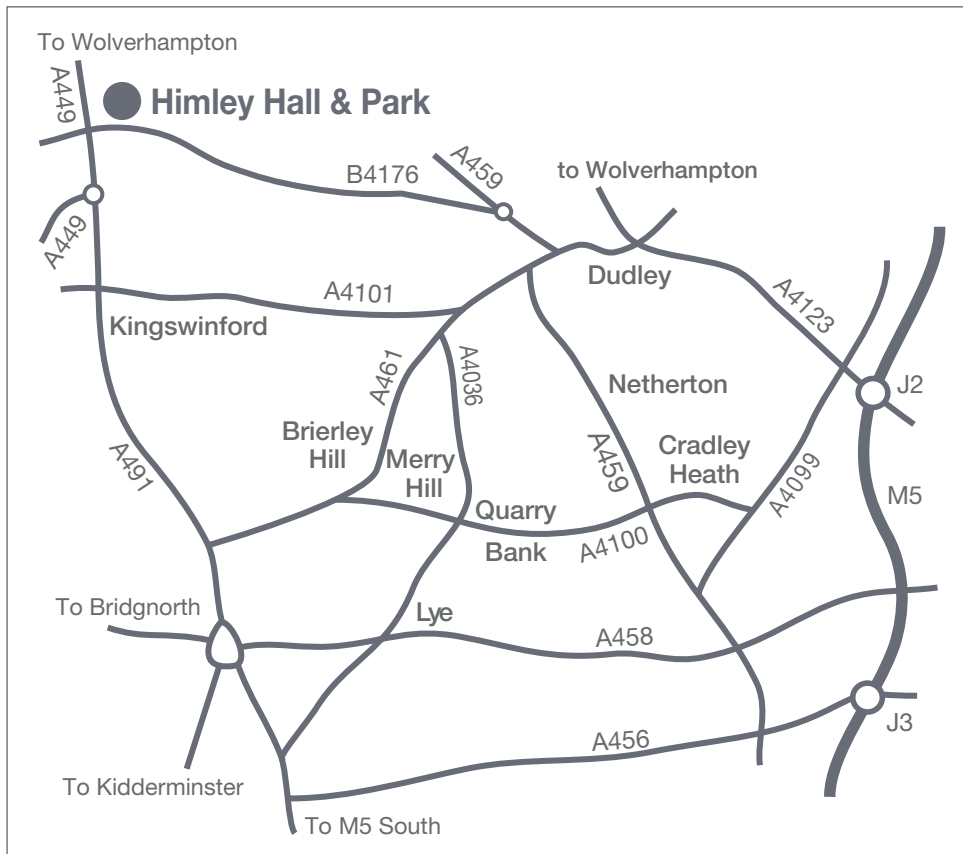

Himley Hall

Location map

Himley Hall & Park
Himley, Dudley, West Midlands DY3 4DF
Telephone: 01384 817817
Email: Himley.hall@dudley.gov.uk
Website: www.himleyhallandpark.co.uk